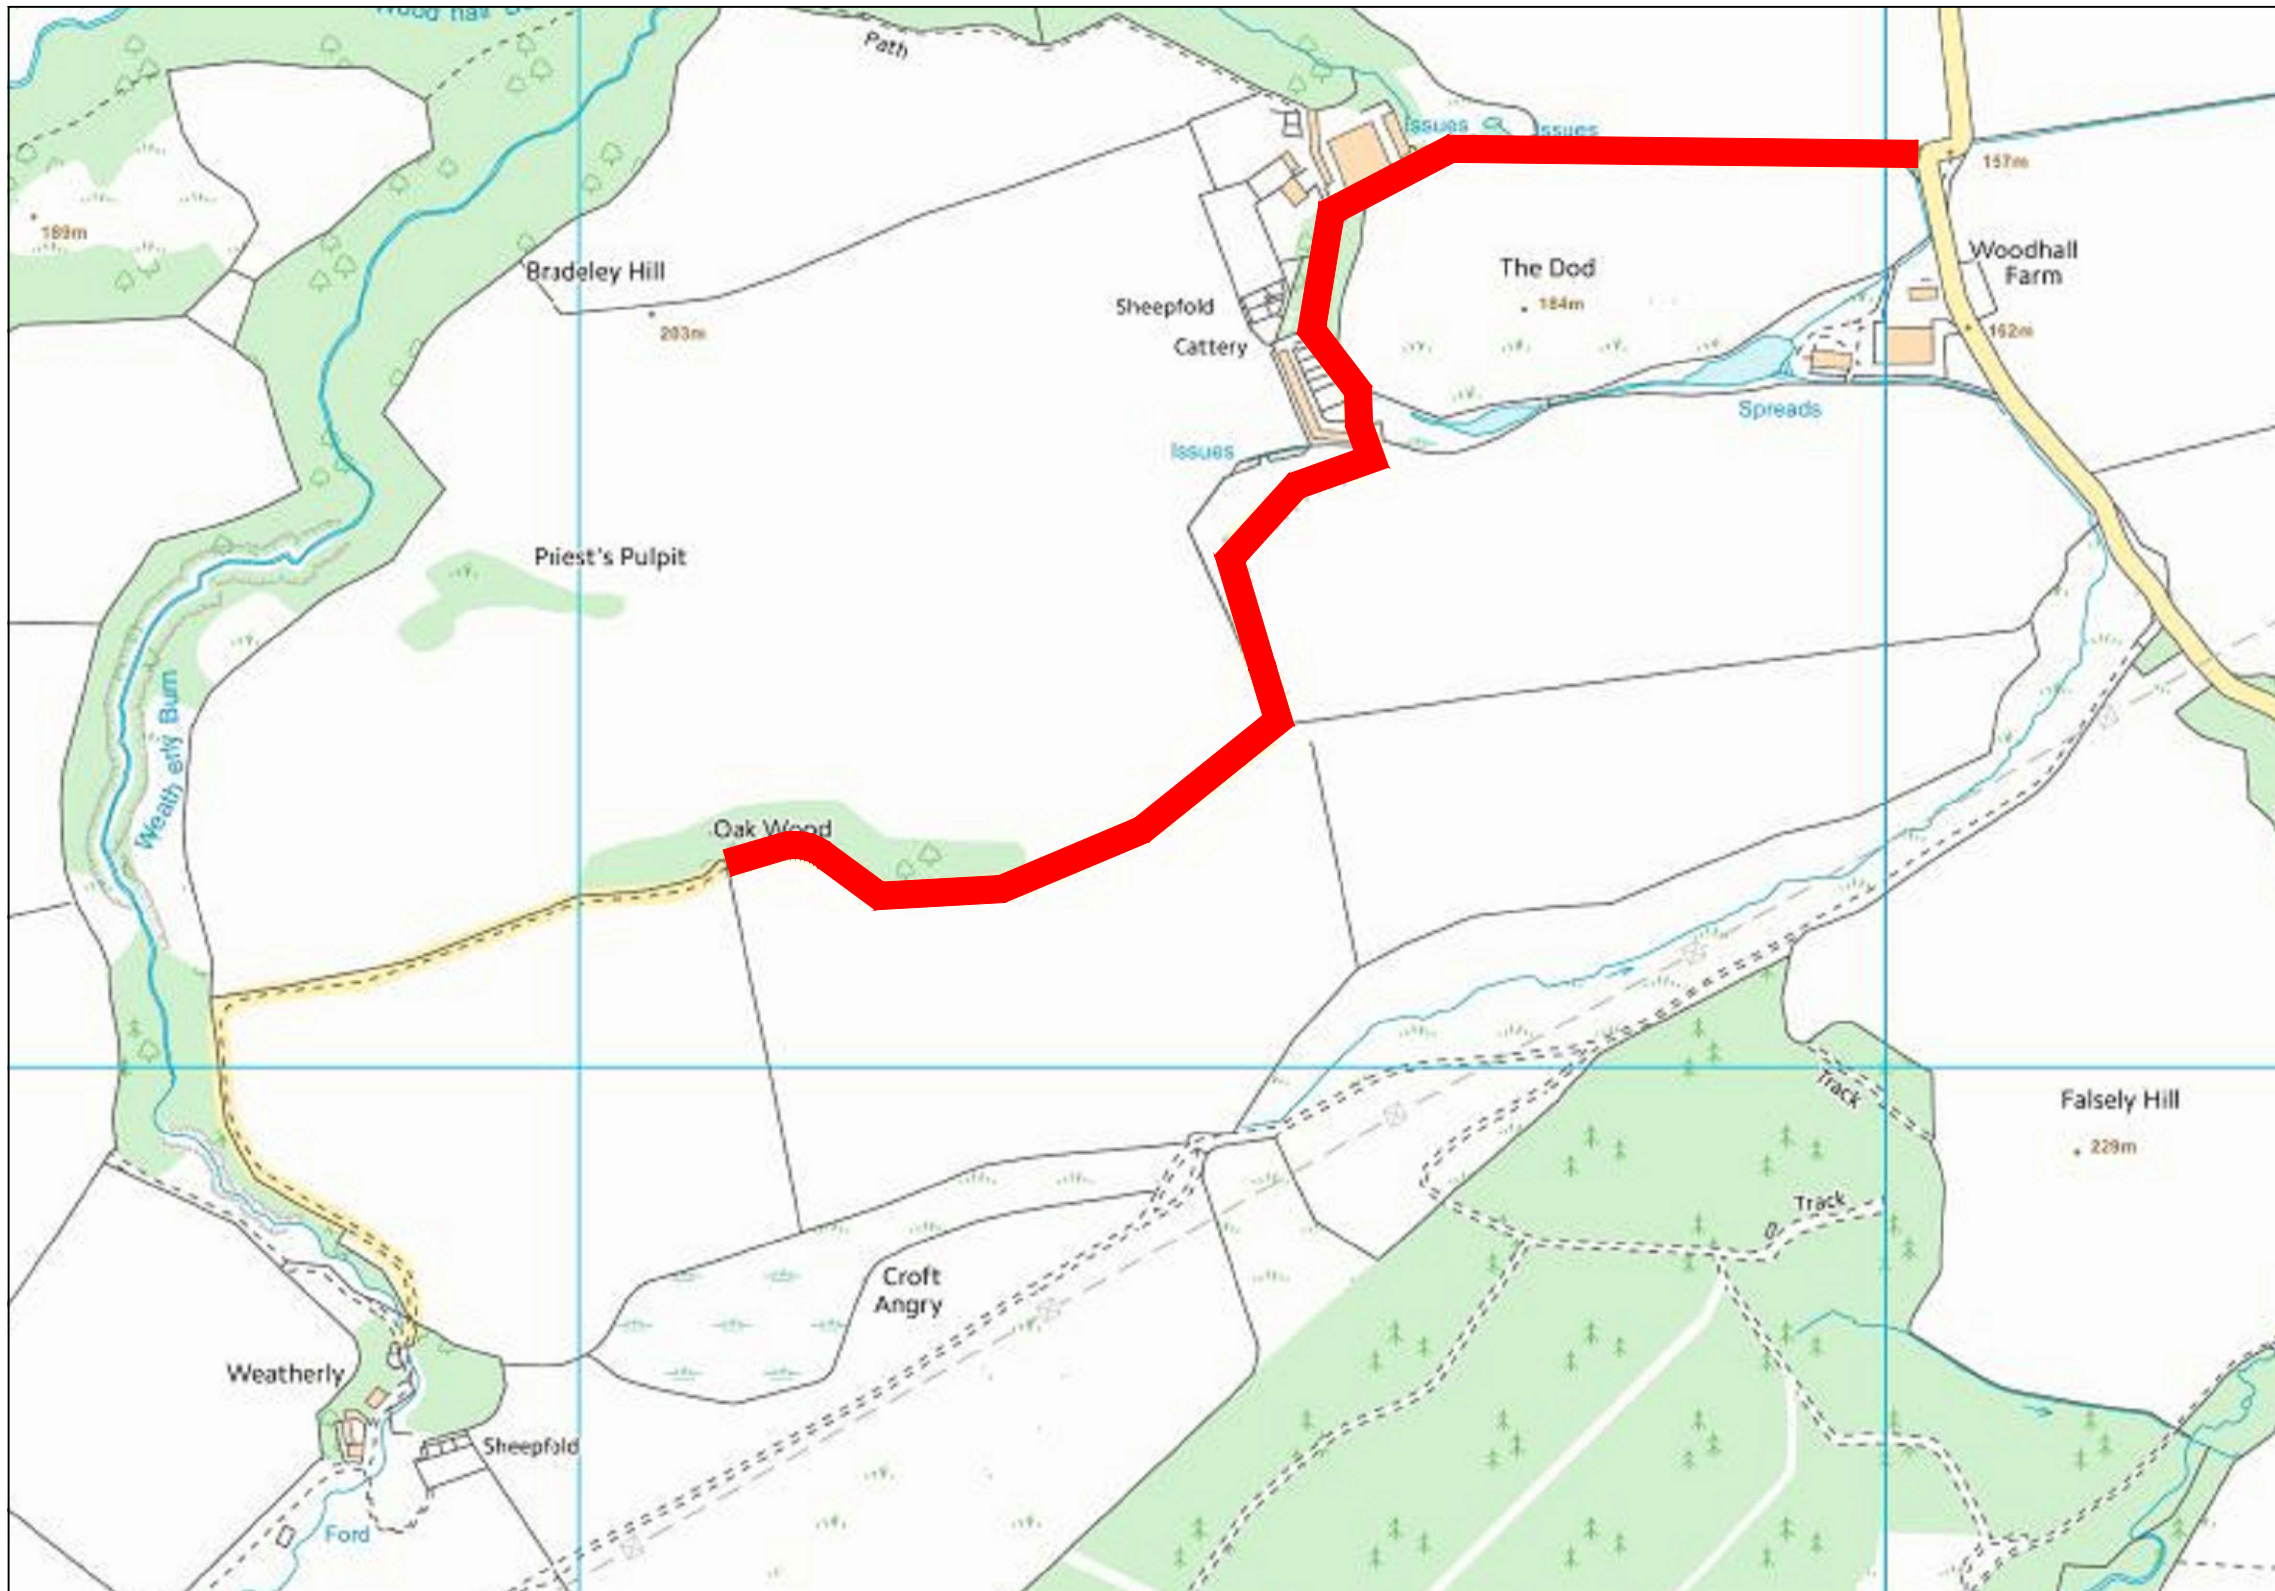

LEGEND

 EXTENT OF WORKS

REVISION	DETAILS	BY	DATE

East Lothian Council
 Road Services
 John Muir House
 Haddington
 East Lothian
 EH41 3HA

CARRIAGEWAY RESURFACING
 U196 WOODHALL FARM TO WEATHERLY
 INNERWICK EH42 1SH
 TELL ME

Date: AUGUST 2017
 Scale: N.T.S.
 Drawn by: JB
 Checked by: GO