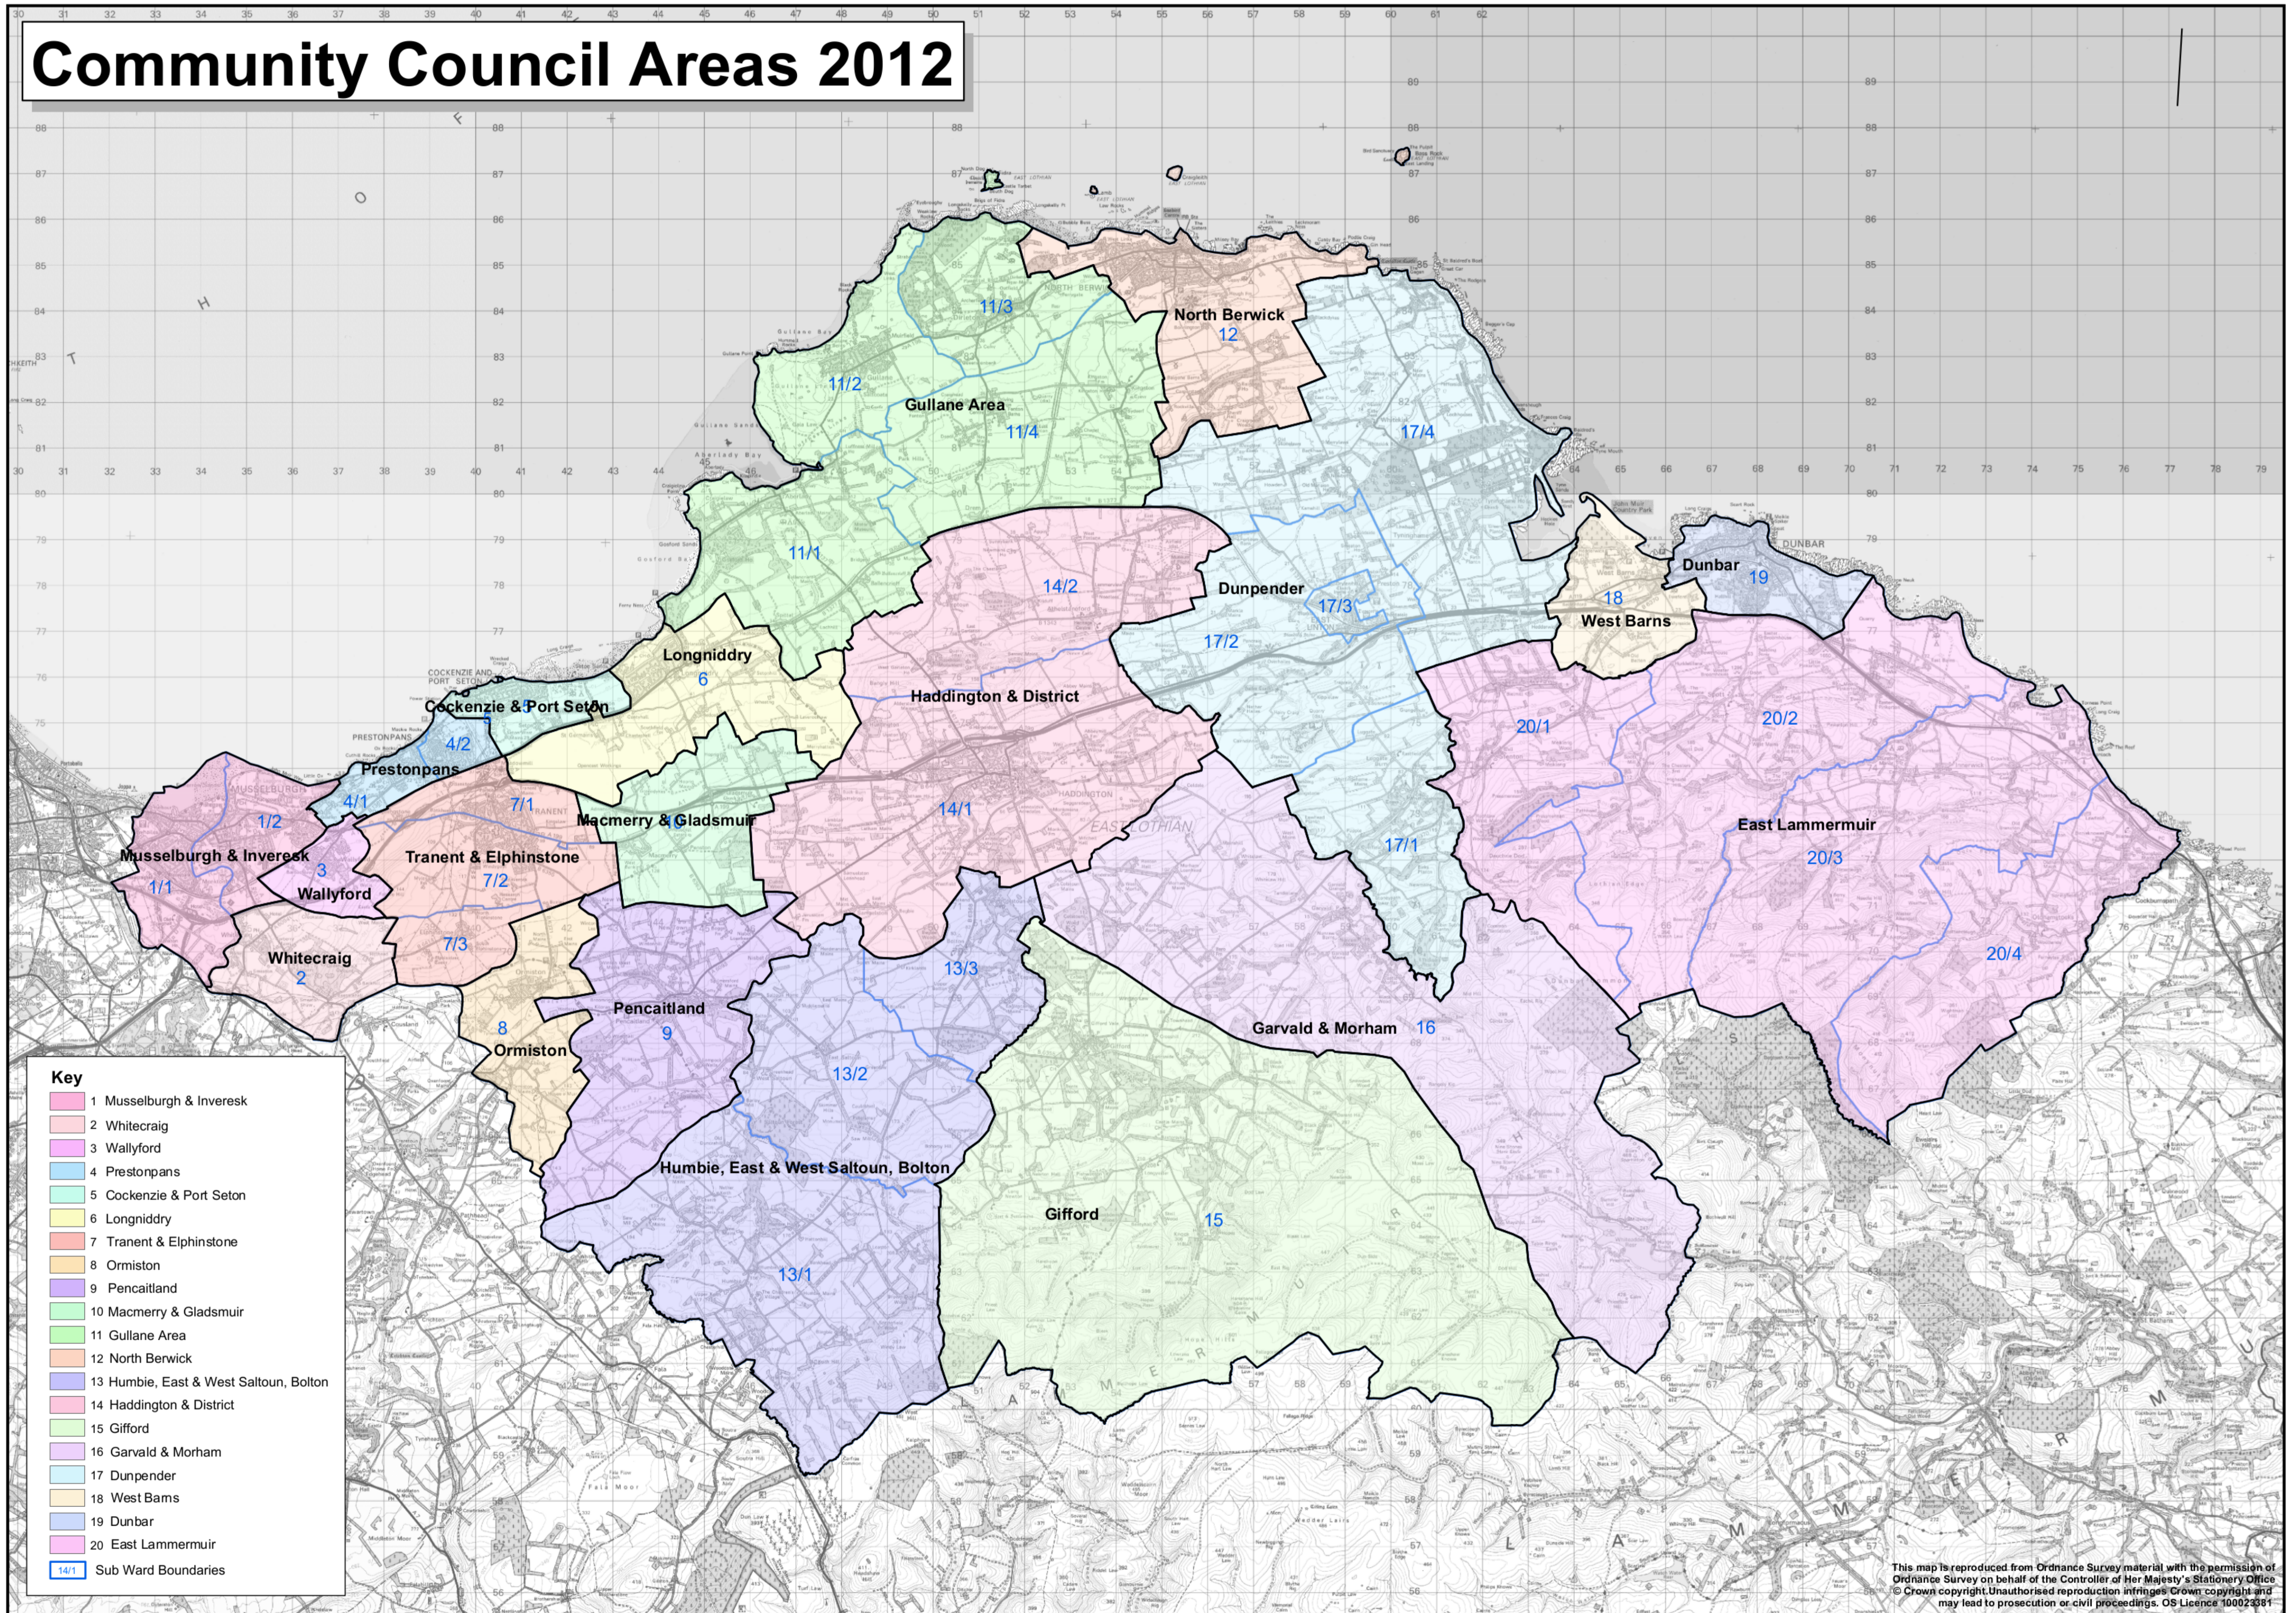

Community Council Areas 2012

Key	
[Pink]	1 Musselburgh & Inveresk
[Light Pink]	2 Whitecraig
[Light Purple]	3 Wallyford
[Light Blue]	4 Prestonpans
[Light Green]	5 Cockenzie & Port Seton
[Light Yellow]	6 Longniddry
[Light Orange]	7 Tranent & Elphinstone
[Light Brown]	8 Ormiston
[Light Purple]	9 Pencaitland
[Light Green]	10 Macmerry & Gladsmuir
[Light Green]	11 Gullane Area
[Light Orange]	12 North Berwick
[Light Blue]	13 Humble, East & West Saltoun, Bolton
[Light Pink]	14 Haddington & District
[Light Green]	15 Gifford
[Light Purple]	16 Garvald & Morham
[Light Blue]	17 Dunpender
[Light Yellow]	18 West Bams
[Light Blue]	19 Dunbar
[Light Purple]	20 East Lammermuir
[Blue Line]	14/1 Sub Ward Boundaries